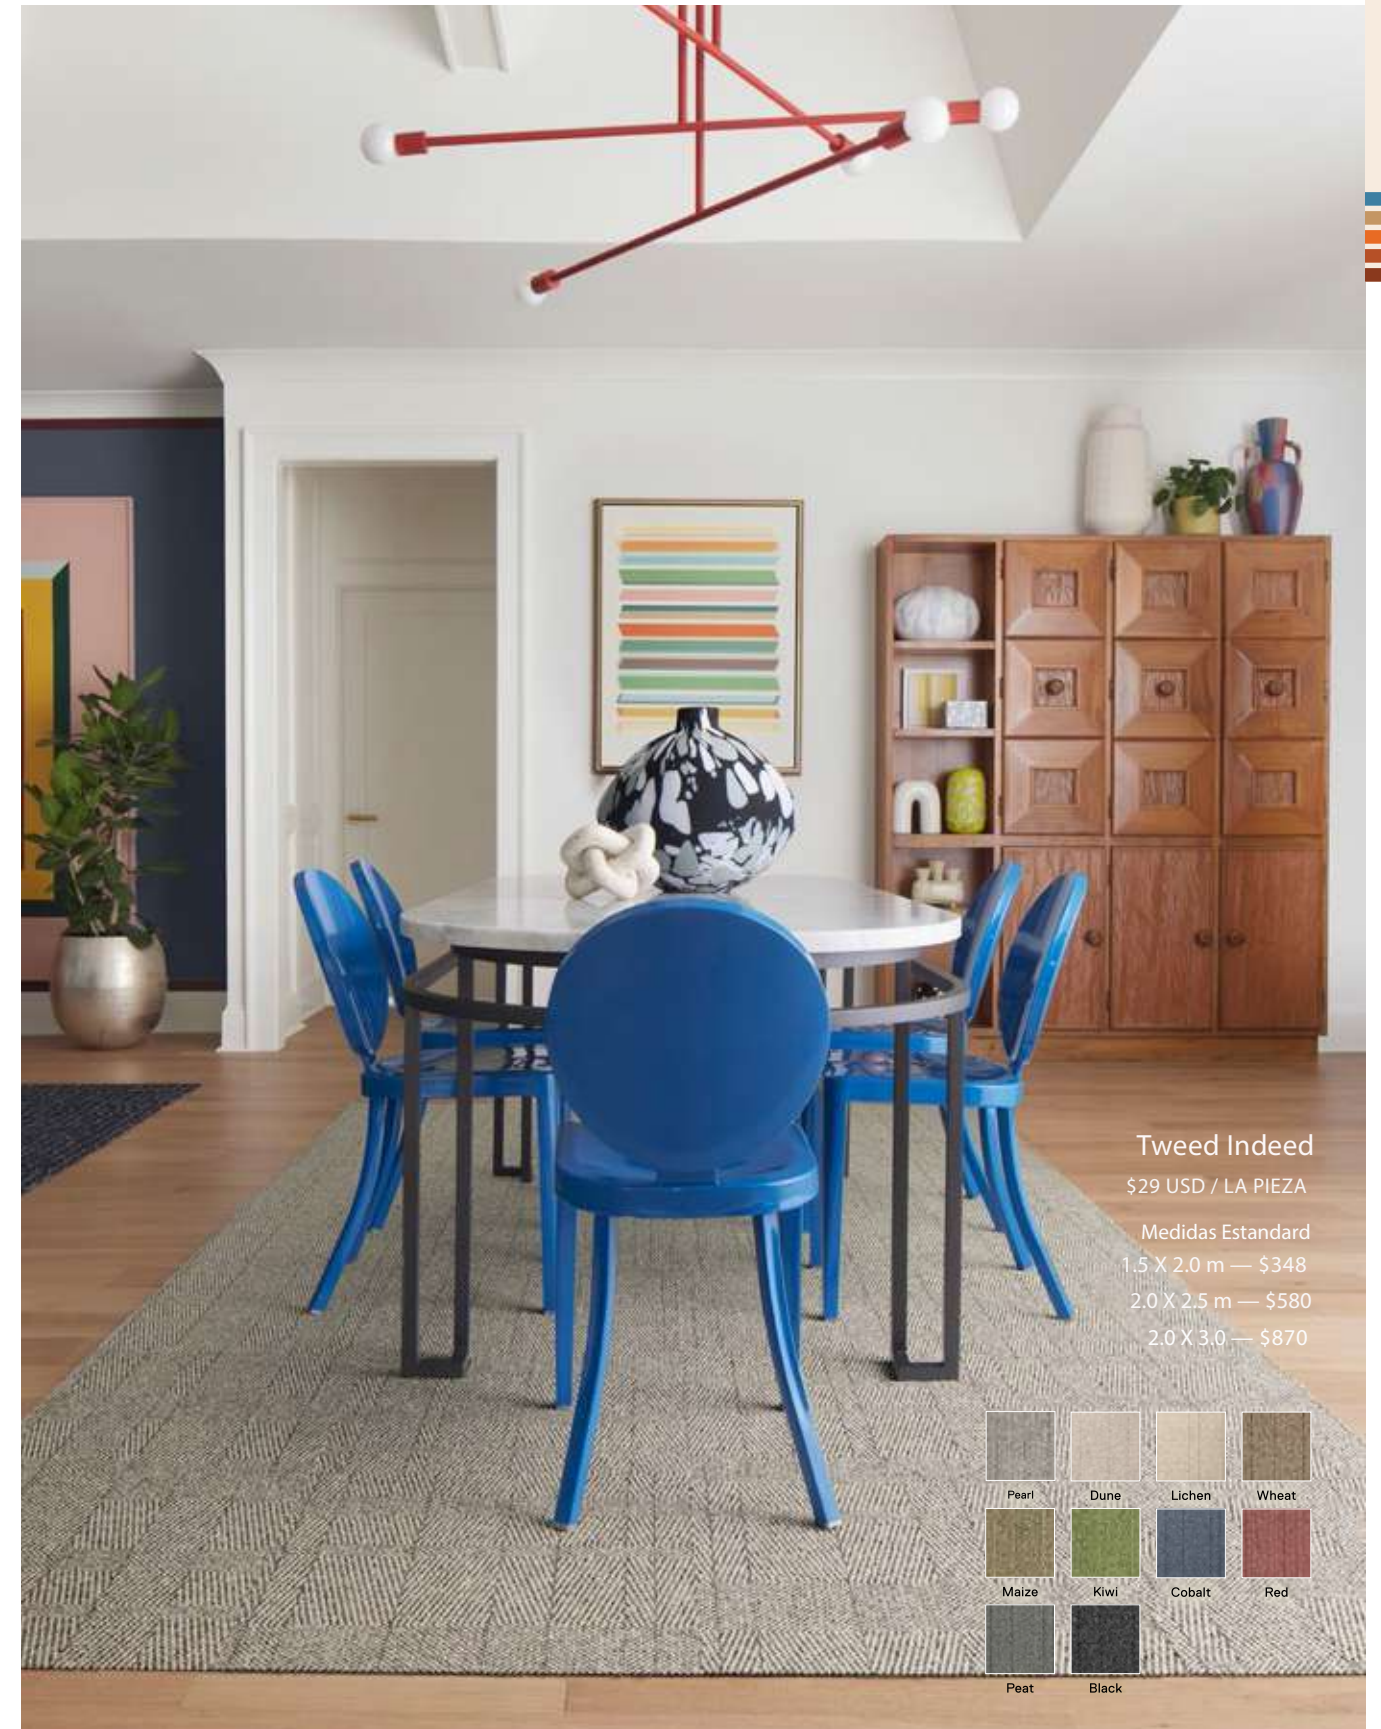

Tweed Indeed

$29 USD / LA PIEZA

Medidas Estandar
1.5 X 2.0 m — $348
2.0 X 2.5 m — $580
2.0 X 3.0 — $870

Pearl	Dune	Lichen	Wheat
Maize	Kiwi	Cobalt	Red
Peat	Black