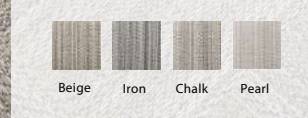

Banter
$37 USD / LA PIEZA

Medidas Estandar
1.5 X 2.0 m - $444
2.0 X 2.5 m - $740
2.5 X 3.0 m - $1,110