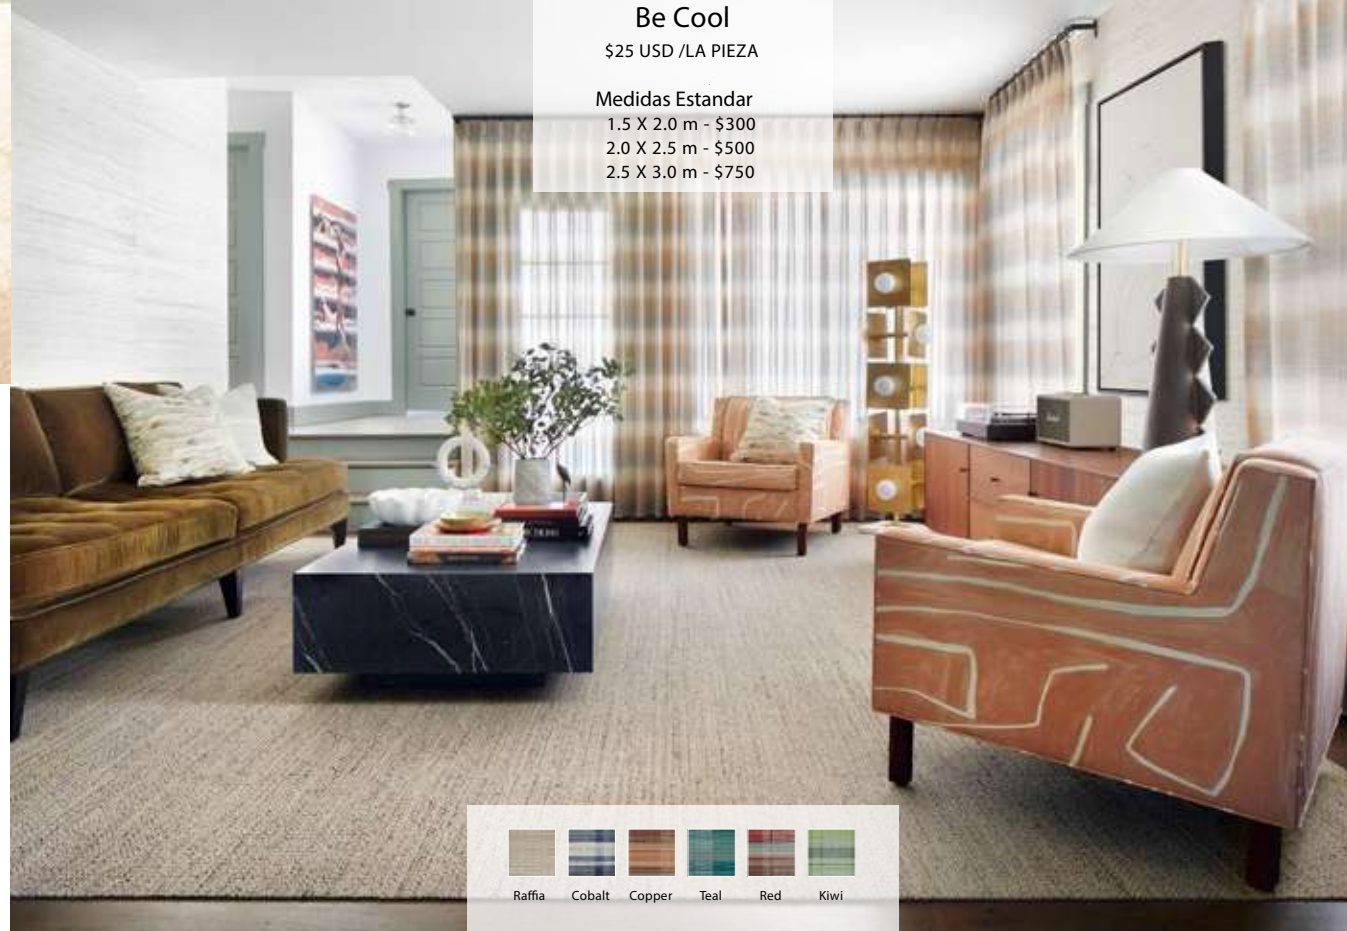

Be Cool

$25 USD /LA PIEZA

Medidas Estandar

- 1.5 X 2.0 m - $300
- 2.0 X 2.5 m - $500
- 2.5 X 3.0 m - $750

Between The Lines

$28 USD /LA PIEZA

Medidas Estandar

- 1.5 X 2.0 m — $336
- 2.0 X 2.5 m — $560
- 2.5 X 3.0 m — $840